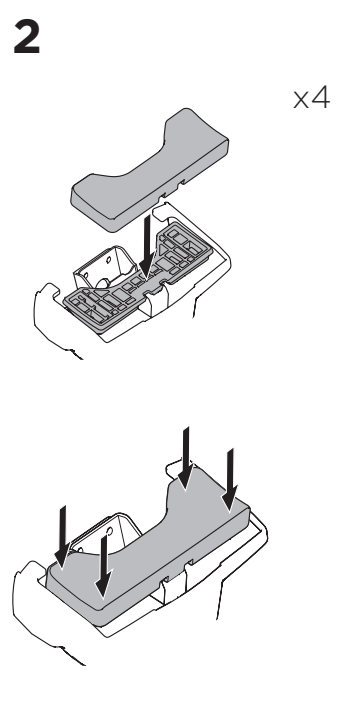

1

Kit 145160

NISSAN Frontier, 4-dr Pickup Double Cab, 05-15

NISSAN Navara, 4-dr Pickup Double Cab, 05-15

ISO 11154-E

THULE WingBar Evo THULE WingBar Edge THULE WingBar THULE SquareBar Evo	Evo X (scale)	Edge X (scale)
NISSAN Frontier, 4-dr Pickup Double Cab, 05-15	46,5	D
NISSAN Navara, 4-dr Pickup Double Cab, 05-15	46,5	D

THULE ProBar Evo THULE SlideBar Evo	X (mm/inch)
NISSAN Frontier, 4-dr Pickup Double Cab, 05-15	1116 mm / 43 7/8"
NISSAN Navara, 4-dr Pickup Double Cab, 05-15	1116 mm / 43 7/8"

THULE WingBar Evo THULE WingBar Edge THULE WingBar THULE SquareBar Evo	Evo Y (scale)	Edge Y (scale)
NISSAN Frontier, 4-dr Pickup Double Cab, 05-15	45	G
NISSAN Navara, 4-dr Pickup Double Cab, 05-15	45	G

THULE ProBar Evo THULE SlideBar Evo	Y (mm/inch)
NISSAN Frontier, 4-dr Pickup Double Cab, 05-15	1101 mm / 43 3/8"
NISSAN Navara, 4-dr Pickup Double Cab, 05-15	1101 mm / 43 3/8"

	W (mm/inch)	Z (mm/inch)
NISSAN Frontier, 4-dr Pickup Double Cab, 05-15	700 mm / 27 1/2"	275 mm / 10 7/8"
NISSAN Navara, 4-dr Pickup Double Cab, 05-15	700 mm / 27 1/2"	275 mm / 10 7/8"