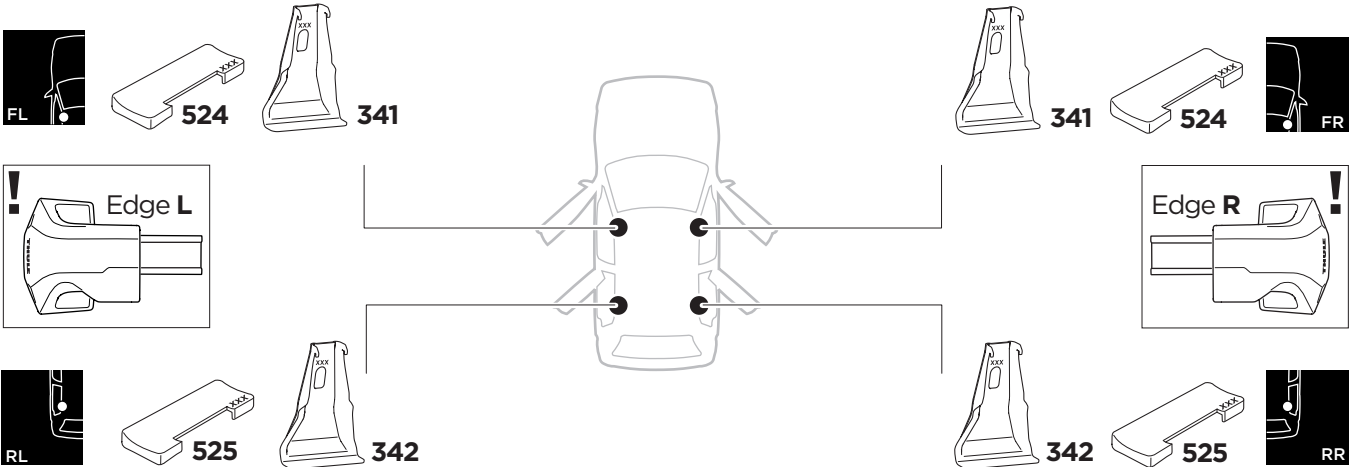

1

Kit 145160

NISSAN Frontier, 4-dr Pickup Double Cab, 05-15

NISSAN Navara, 4-dr Pickup Double Cab, 05-15

ISO 11154-E

THULE WingBar Evo THULE WingBar Edge THULE WingBar THULE SquareBar Evo	Evo X (scale)	Edge X (scale)
NISSAN Frontier, 4-dr Pickup Double Cab, 05-15	46,5	D
NISSAN Navara, 4-dr Pickup Double Cab, 05-15	46,5	D

THULE ProBar Evo THULE SlideBar Evo	X (mm/inch)
NISSAN Frontier, 4-dr Pickup Double Cab, 05-15	1116 mm / 43 7/8"
NISSAN Navara, 4-dr Pickup Double Cab, 05-15	1116 mm / 43 7/8"

THULE WingBar Evo THULE WingBar Edge THULE WingBar THULE SquareBar Evo	Evo Y (scale)	Edge Y (scale)
NISSAN Frontier, 4-dr Pickup Double Cab, 05-15	45	G
NISSAN Navara, 4-dr Pickup Double Cab, 05-15	45	G

THULE ProBar Evo THULE SlideBar Evo	Y (mm/inch)
NISSAN Frontier, 4-dr Pickup Double Cab, 05-15	1101 mm / 43 3/8"
NISSAN Navara, 4-dr Pickup Double Cab, 05-15	1101 mm / 43 3/8"

	W (mm/inch)	Z (mm/inch)
NISSAN Frontier, 4-dr Pickup Double Cab, 05-15	700 mm / 27 1/2"	275 mm / 10 7/8"
NISSAN Navara, 4-dr Pickup Double Cab, 05-15	700 mm / 27 1/2"	275 mm / 10 7/8"