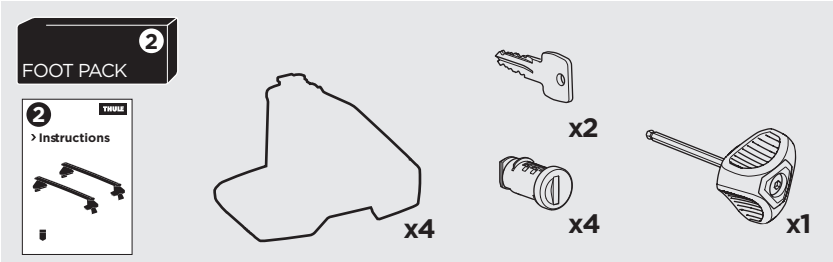

1

Kit 145160

NISSAN Frontier, 4-dr Pickup Double Cab, 05-15

NISSAN Navara, 4-dr Pickup Double Cab, 05-15

ISO 11154-E

THULE WingBar Evo THULE WingBar Edge THULE WingBar THULE SquareBar Evo	Evo X (scale)	Edge X (scale)
NISSAN Frontier, 4-dr Pickup Double Cab, 05-15	46,5	D
NISSAN Navara, 4-dr Pickup Double Cab, 05-15	46,5	D

THULE ProBar Evo THULE SlideBar Evo	X (mm/inch)
NISSAN Frontier, 4-dr Pickup Double Cab, 05-15	1116 mm / 43 7/8"
NISSAN Navara, 4-dr Pickup Double Cab, 05-15	1116 mm / 43 7/8"

THULE WingBar Evo THULE WingBar Edge THULE WingBar THULE SquareBar Evo	Evo Y (scale)	Edge Y (scale)
NISSAN Frontier, 4-dr Pickup Double Cab, 05-15	45	G
NISSAN Navara, 4-dr Pickup Double Cab, 05-15	45	G

THULE ProBar Evo THULE SlideBar Evo	Y (mm/inch)
NISSAN Frontier, 4-dr Pickup Double Cab, 05-15	1101 mm / 43 3/8"
NISSAN Navara, 4-dr Pickup Double Cab, 05-15	1101 mm / 43 3/8"

	W (mm/inch)	Z (mm/inch)
NISSAN Frontier, 4-dr Pickup Double Cab, 05-15	700 mm / 27 1/2"	275 mm / 10 7/8"
NISSAN Navara, 4-dr Pickup Double Cab, 05-15	700 mm / 27 1/2"	275 mm / 10 7/8"