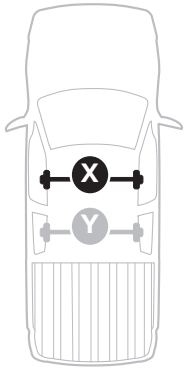

1

Kit 145160

NISSAN Frontier, 4-dr Pickup Double Cab, 05-15

NISSAN Navara, 4-dr Pickup Double Cab, 05-15

ISO 11154-E

THULE WingBar Evo THULE WingBar Edge THULE WingBar THULE SquareBar Evo	Evo X (scale)	Edge X (scale)
NISSAN Frontier, 4-dr Pickup Double Cab, 05-15	46,5	D
NISSAN Navara, 4-dr Pickup Double Cab, 05-15	46,5	D

THULE ProBar Evo THULE SlideBar Evo	X (mm/inch)
NISSAN Frontier, 4-dr Pickup Double Cab, 05-15	1116 mm / 43 7/8"
NISSAN Navara, 4-dr Pickup Double Cab, 05-15	1116 mm / 43 7/8"

THULE WingBar Evo THULE WingBar Edge THULE WingBar THULE SquareBar Evo	Evo Y (scale)	Edge Y (scale)
NISSAN Frontier, 4-dr Pickup Double Cab, 05-15	45	G
NISSAN Navara, 4-dr Pickup Double Cab, 05-15	45	G

THULE ProBar Evo THULE SlideBar Evo	Y (mm/inch)
NISSAN Frontier, 4-dr Pickup Double Cab, 05-15	1101 mm / 43 3/8"
NISSAN Navara, 4-dr Pickup Double Cab, 05-15	1101 mm / 43 3/8"

	W (mm/inch)	Z (mm/inch)
NISSAN Frontier, 4-dr Pickup Double Cab, 05-15	700 mm / 27 1/2"	275 mm / 10 7/8"
NISSAN Navara, 4-dr Pickup Double Cab, 05-15	700 mm / 27 1/2"	275 mm / 10 7/8"