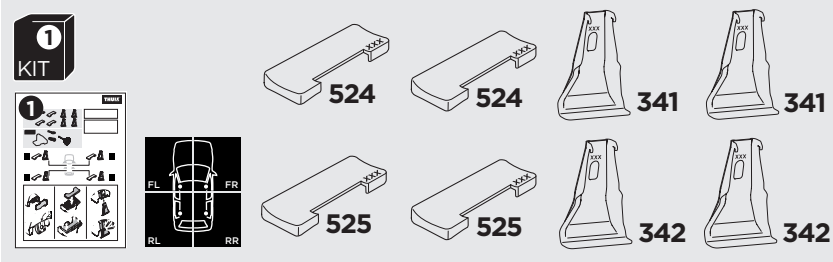

1

Kit 145160

NISSAN Frontier, 4-dr Pickup Double Cab, 05-15

NISSAN Navara, 4-dr Pickup Double Cab, 05-15

ISO 11154-E

THULE WingBar Evo THULE WingBar Edge THULE WingBar THULE SquareBar Evo	Evo X (scale)	Edge X (scale)
NISSAN Frontier, 4-dr Pickup Double Cab, 05-15	46,5	D
NISSAN Navara, 4-dr Pickup Double Cab, 05-15	46,5	D

THULE ProBar Evo THULE SlideBar Evo	X (mm/inch)
NISSAN Frontier, 4-dr Pickup Double Cab, 05-15	1116 mm / 43 7/8"
NISSAN Navara, 4-dr Pickup Double Cab, 05-15	1116 mm / 43 7/8"

THULE WingBar Evo THULE WingBar Edge THULE WingBar THULE SquareBar Evo	Evo Y (scale)	Edge Y (scale)
NISSAN Frontier, 4-dr Pickup Double Cab, 05-15	45	G
NISSAN Navara, 4-dr Pickup Double Cab, 05-15	45	G

THULE ProBar Evo THULE SlideBar Evo	Y (mm/inch)
NISSAN Frontier, 4-dr Pickup Double Cab, 05-15	1101 mm / 43 3/8"
NISSAN Navara, 4-dr Pickup Double Cab, 05-15	1101 mm / 43 3/8"

	W (mm/inch)	Z (mm/inch)
NISSAN Frontier, 4-dr Pickup Double Cab, 05-15	700 mm / 27 1/2"	275 mm / 10 7/8"
NISSAN Navara, 4-dr Pickup Double Cab, 05-15	700 mm / 27 1/2"	275 mm / 10 7/8"