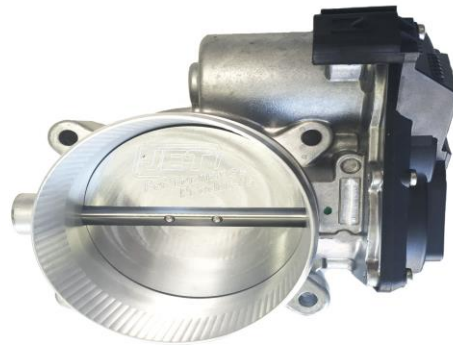

17491 Apex Cir.
Huntington Beach, CA 92647
Phone: 714-848-5515
Toll Free: 800-535-1161
Fax: 714-847-6290
sales@powerbyjet.com
www.jetchip.com

NEW JET Throttle Body # 76111 **Made in the U.S.A.**

Direct Bolt on, hi-flow replacement performance throttle body for Chrysler/Dodge applications

JET Throttle Bodies have preinstalled updated electronics. JET's CNC Machined 356 Aluminum Castings allows for increased air flow. This will allow for improved throttle response and more horsepower thru the entire driving range.

Benefits = More Horsepower, Better Mileage, and Quicker Throttle Response

APPLICATIONS

**2005-2010 Chrysler/Dodge
300, Avenger, Charger, Challenger, Magnum
With 2.7L and 3.5L**

**UPC = 064330043946
Suggested Retail = \$479.95
Jobber = \$359.96**