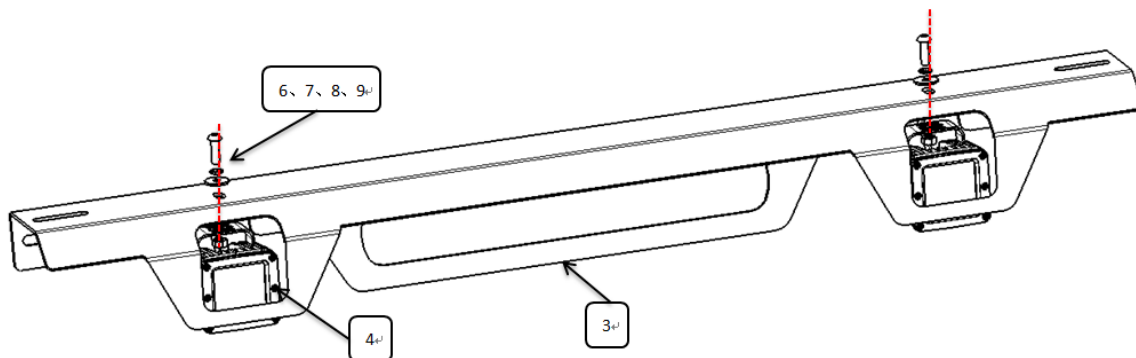

⑬	1	Rear bracket (L)	⑭	1	Rear bracket (R)
⑮	1	Allen wrench S=5	⑯	8	Button head allen bolts M8_40
⑰	16	Flat washer D10	⑱	12	Spring washer D10
⑲	12	Hex nut M10	⑳	4	Button head allen bolts M10_30
㉑	8	T bolt M10_35	㉒	8	Plastic block
㉓	8	Clamp			

Installation Steps

Step1:

Install ③ and ④ with ⑥⑦⑧⑨ as below diagram shows.