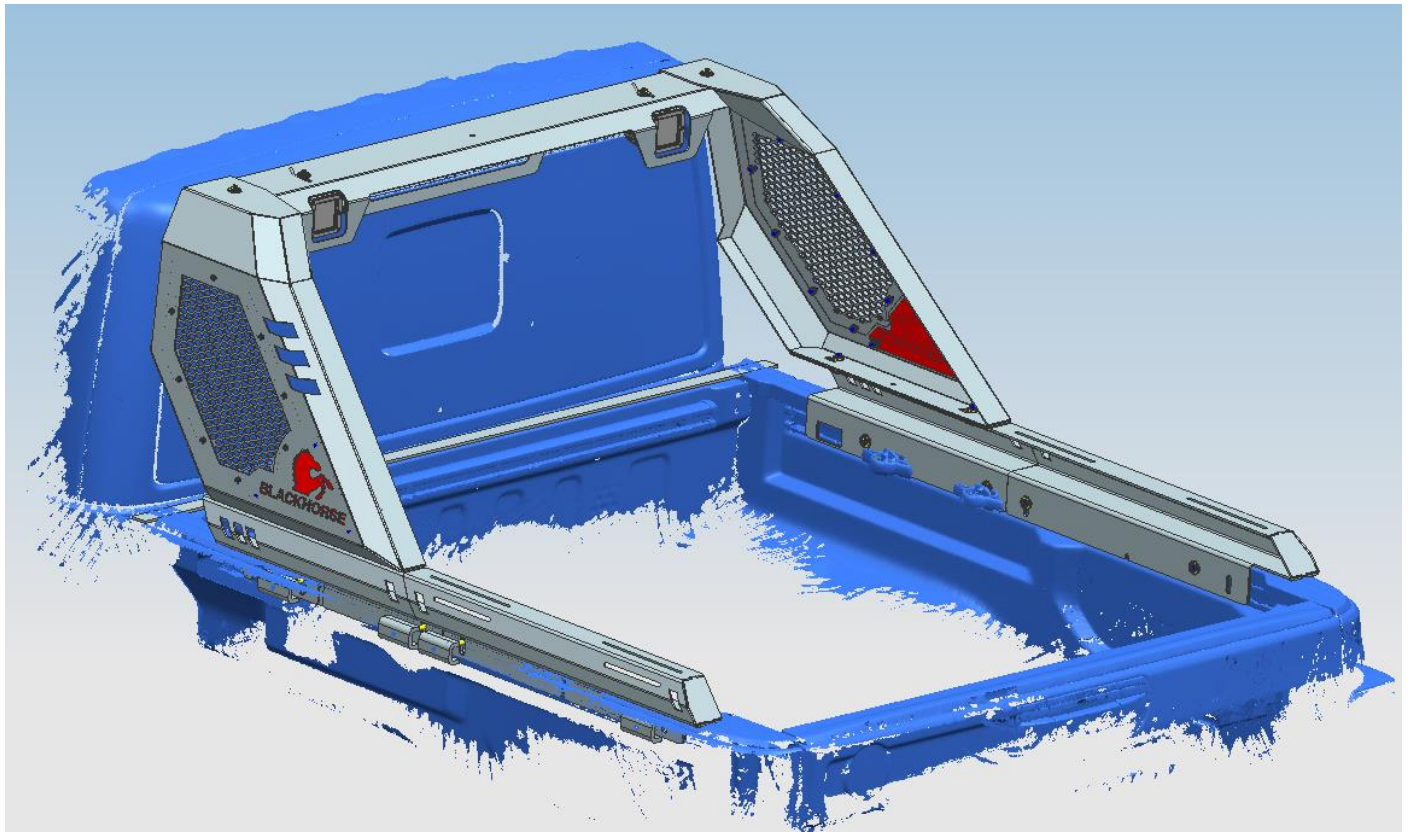

Step 4: Test and make sure that the roll bar is steadily fixed, fully tighten all hardware.

Step 5: Installation is finished, pick up all tools.

NOTE

Any damages and losses caused by improper installation and application, goes beyond our quality warranty.