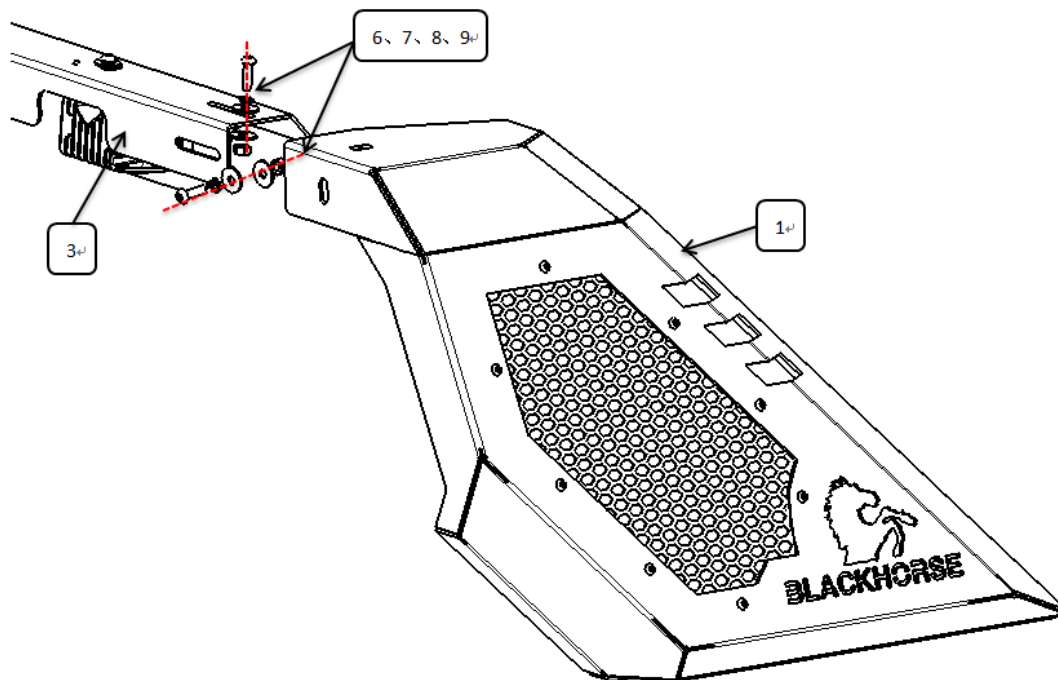

INSTALLATION INSTRUCTIONS

VIGOR ROLL BAR FOR 2019-2021 FORD RANGER

PART # RBV08B

Before Installation

- Please read the instruction completely for easy installation, which will also help you to avoid scratches or other potential damages to your appealing car.
- The figures here are for reference only and may have differences with the actual product you received, however they share the same assembly way.

Installation Steps

Step1:

Install ③ and ④ with ⑥⑦⑧⑨ as below diagram shows.

Step2:

Install ① ② ③ and ④ with ⑥ ⑦ ⑧ ⑨ as below diagram shows.

Step 3: Connect brackets and roll bar with standard parts ①⑦ ①⑧ ①⑨ ②① as figure shows.

For use without Utility Track in the truck:

Assemble roll bar with base on the truck with standard parts ⑧ ⑨ ①⑥ ②③ .

For use with Utility Track in the trunk:

Assemble roll bar with base on the truck with standard parts ①⑦ ①⑧ ①⑨ ②① ②② .