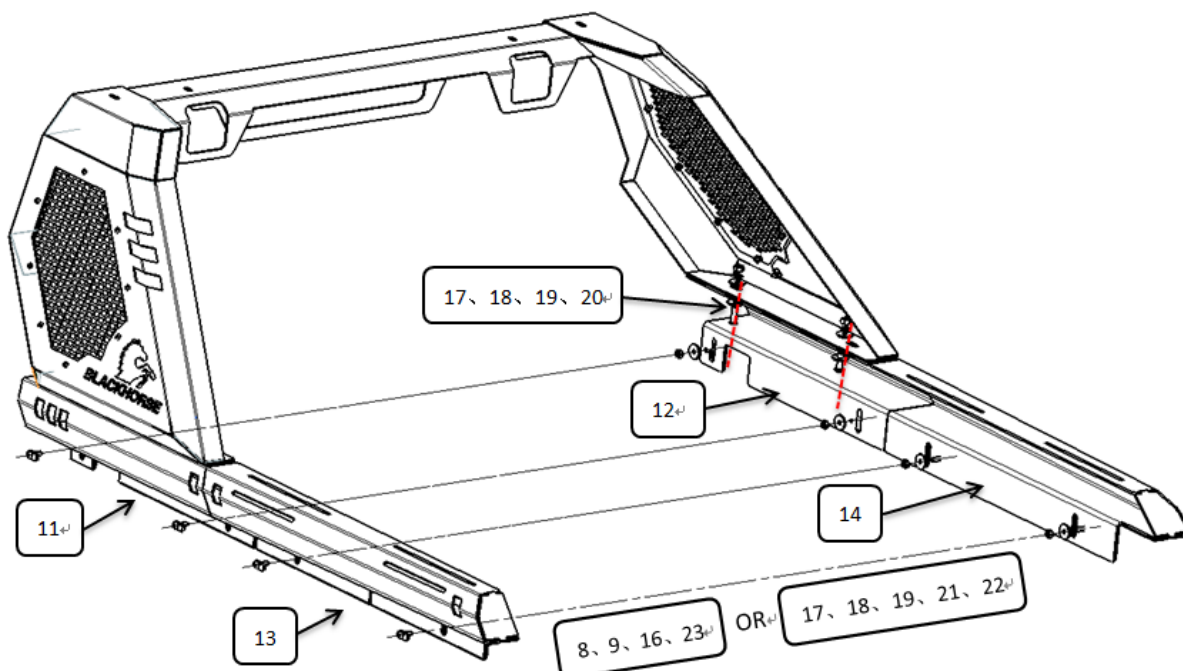

Installation Steps

Step1:

Install ③ and ④ with ⑥⑦⑧⑨ as below diagram shows.

Step2:

Install ① ② ③ and ④ with ⑥ ⑦ ⑧ ⑨ as below diagram shows.

Step 3: Connect brackets and roll bar with standard parts ①⑦ ①⑧ ①⑨ ②① as figure shows.

For use without Utility Track in the truck:

Assemble roll bar with base on the truck with standard parts ⑧ ⑨ ①⑥ ②③ .

For use with Utility Track in the trunk:

Assemble roll bar with base on the truck with standard parts ①⑦ ①⑧ ①⑨ ②① ②② .