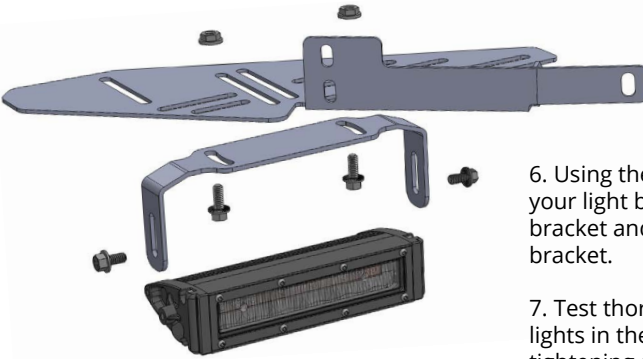

**Tools Needed:** 8mm and 13mm socket wrench

1. Using a 13mm socket, loosen screw **A**. Do not fully remove the screw. Next, remove screw **B**.
2. Using an 8mm socket, loosen screw **C** from the strut. Do not fully remove the screw. After that, remove screw **D** from the strut.

*See back for further instructions.*

3. Slide the bracket in-between the bumper and the support (E). Using the stock mounting points, replace the original 13mm screw, only hand-tightening it.

4. Slide the other side of the bracket between the strut and the bumper (F). Using the stock mounting points, replace the original 8mm screw, only hand-tightening it.

5. Tighten the screws that were hand-tightened and retighten the screws that were loosened to secure the bracket.

6. Using the included hardware, attach your light bar or pods to the included bracket and then attach it the base bracket.