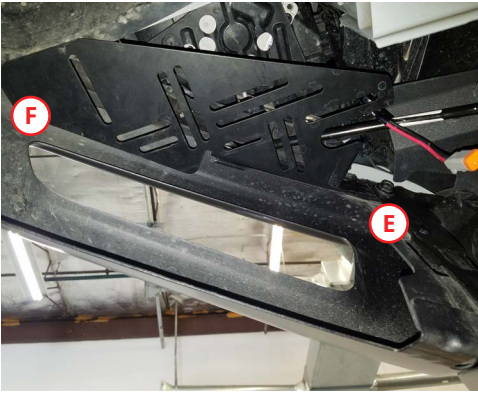

## 2017+ Ford Raptor Fog Light Mounting Bracket Installation Guide

Thank you for your purchase of this custom-designed bracket for your 2017+ Ford Raptor! This kit utilizes both the factory and included hardware to mount the bracket to the vehicle.

**Tools Needed:** 8mm and 13mm socket wrench

1. Using a 13mm socket, loosen screw **A**. Do not fully remove the screw. Next, remove screw **B**.
2. Using an 8mm socket, loosen screw **C** from the strut. Do not fully remove the screw. After that, remove screw **D** from the strut.

*See back for further instructions.*

3. Slide the bracket in-between the bumper and the support (E). Using the stock mounting points, replace the original 13mm screw, only hand-tightening it.

4. Slide the other side of the bracket between the strut and the bumper (F). Using the stock mounting points, replace the original 8mm screw, only hand-tightening it.

5. Tighten the screws that were hand-tightened and retighten the screws that were loosened to secure the bracket.

6. Using the included hardware, attach your light bar or pods to the included bracket and then attach it the base bracket.