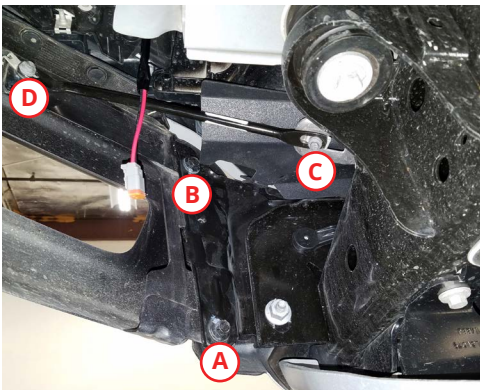

**Tools Needed:** 8mm and 13mm socket wrench

1. Using a 13mm socket, loosen screw **A**. Do not fully remove the screw. Next, remove screw **B**.
2. Using an 8mm socket, loosen screw **C** from the strut. Do not fully remove the screw. After that, remove screw **D** from the strut.

*See back for further instructions.*

3. Slide the bracket in-between the bumper and the support (E). Using the stock mounting points, replace the original 13mm screw, only hand-tightening it.

4. Slide the other side of the bracket between the strut and the bumper (F). Using the stock mounting points, replace the original 8mm screw, only hand-tightening it.

5. Tighten the screws that were hand-tightened and retighten the screws that were loosened to secure the bracket.

6. Using the included hardware, attach your light bar or pods to the included bracket and then attach it the base bracket.