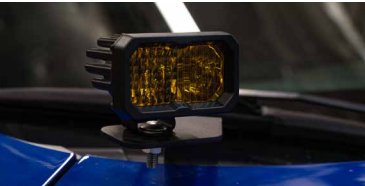

1. Mark the location of the hood hinges with tape and tape the edges of the hood to prevent scratching.

2. Remove the two 12mm bolts securing the hood hinge, while holding the back of the hood.

3. Place the ditch light bracket under the hinge and align the holes with the hood hinge. Adjust the bracket to leave a slight gap at the back of the hood before tightening.

*See back for further instructions.*

4. Secure the bracket and hood hinge using the factory bolts, ensuring the hood hinge lines up with the tape.

5. Remove the tape and repeat the steps on the other side to complete the installation.